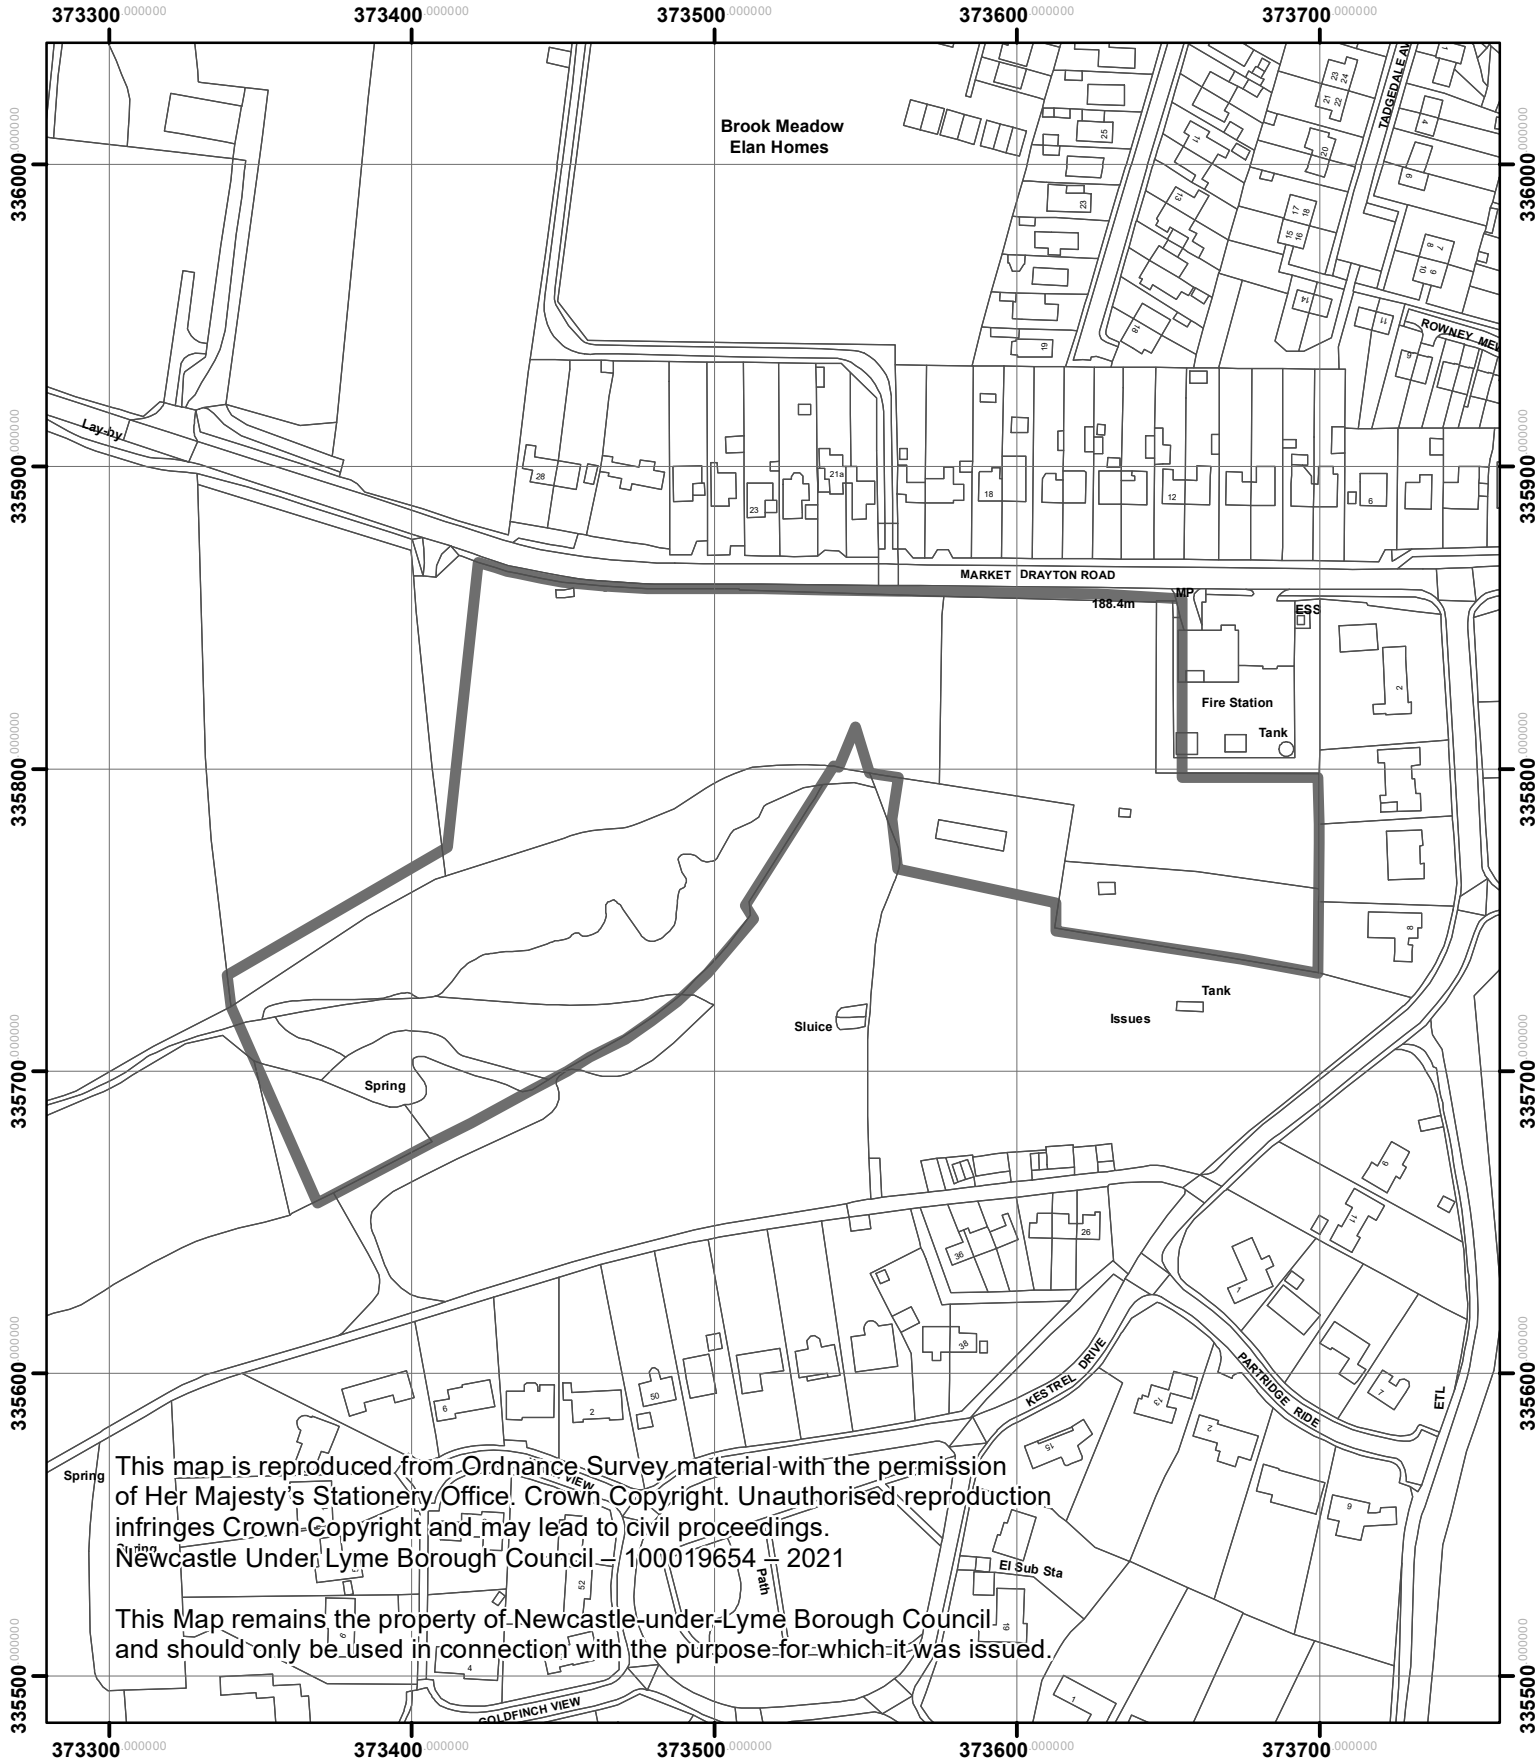

21/00365/REM

Land South Of Market Drayton Road,
Market Drayton Road, Loggerheads

This map is reproduced from Ordnance Survey material with the permission of Her Majesty's Stationery Office. Crown Copyright. Unauthorised reproduction infringes Crown Copyright and may lead to civil proceedings. Newcastle Under Lyme Borough Council - 100019654 - 2021

This Map remains the property of Newcastle-under-Lyme Borough Council and should only be used in connection with the purpose for which it was issued.